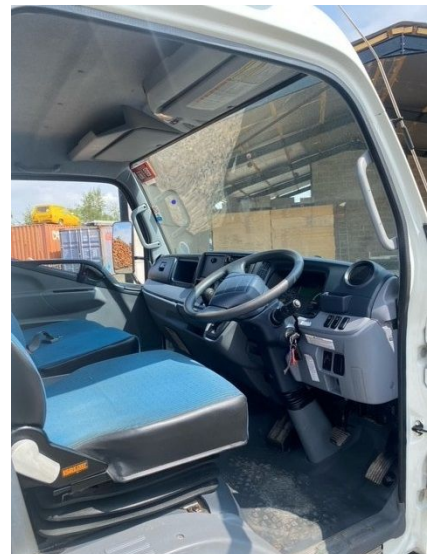

Jul 2016

92151 miles

Automatic

Diesel

Features

Euro 6
Tacho
PAS
Rear Barn Doors

Twin Rear Wheel
Electric Windows
CD Player

Tail Lift
ABS
Dual Passenger Seat

Technical Data

CO2 Emmissions

Fuel Type

Diesel

Engine Capacity

Number of Doors

2998